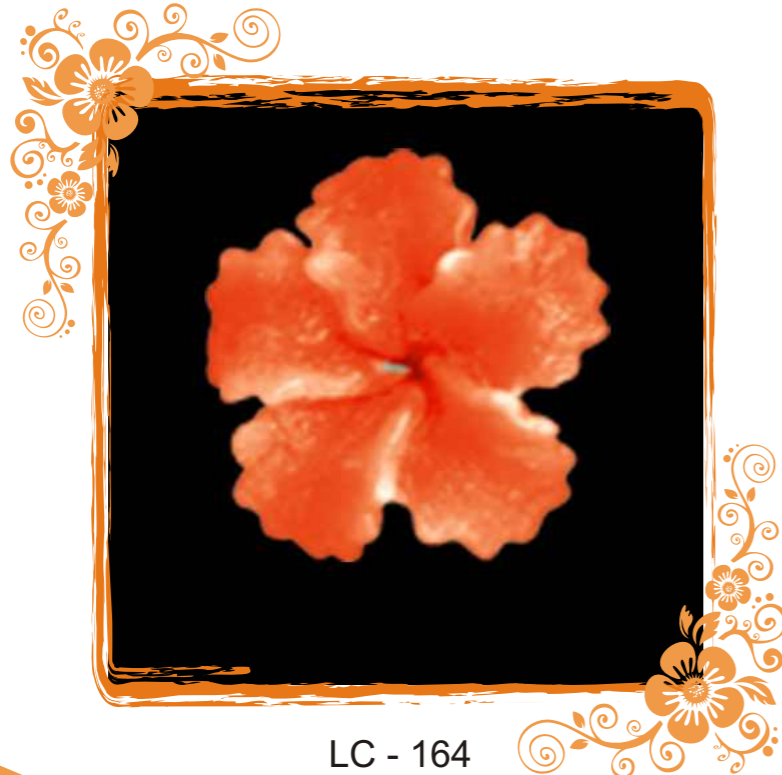

We want people to feel good when they purchase our products and know that the candles were made with natural,

LC - 101
Diameter - 5.75cm, Height - 3cm

LC - 253
Diameter - 5.5cm, Height - 2.2cm

LC - 111
Diameter - 9cm, Height - 2.5cm

LC - 164
Diameter - 7cm, Height - 3cm

LC - 179
Diameter - 5cm, Height - 3cm

LC - 213
Diameter - 4.5cm, Height - 2.5cm

LC - 262
Diameter - 5.5cm, Height - 2cm

LC - 105
Diameter - 5.5cm, Height - 2.5cm

LC - 292
Diameter - 7.5cm, Height - 6cm